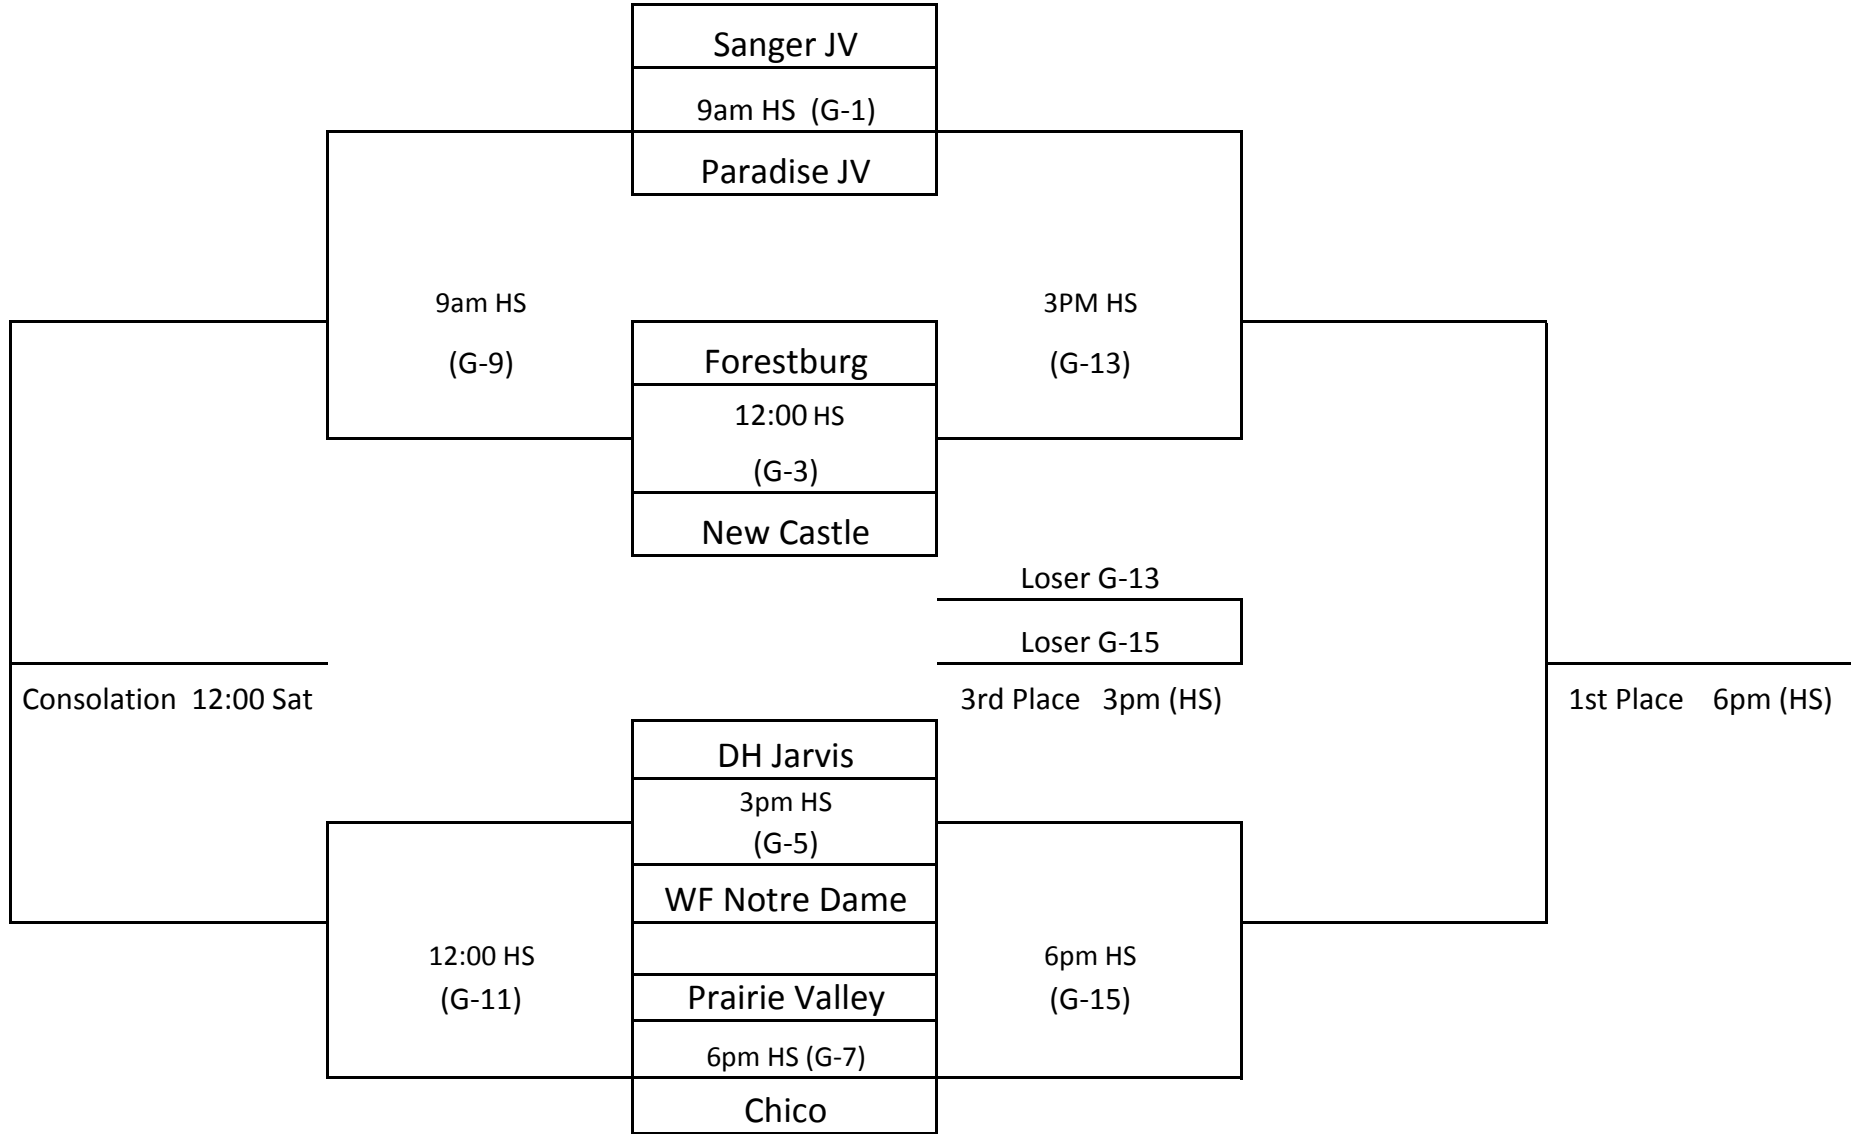

Chico Dragons 2017 Basketball Tournament

Girls Division

9am Sat
 Loser (G-9)
 Loser (G-11)

Bottom will wear white
 and will sit to the left of the score table